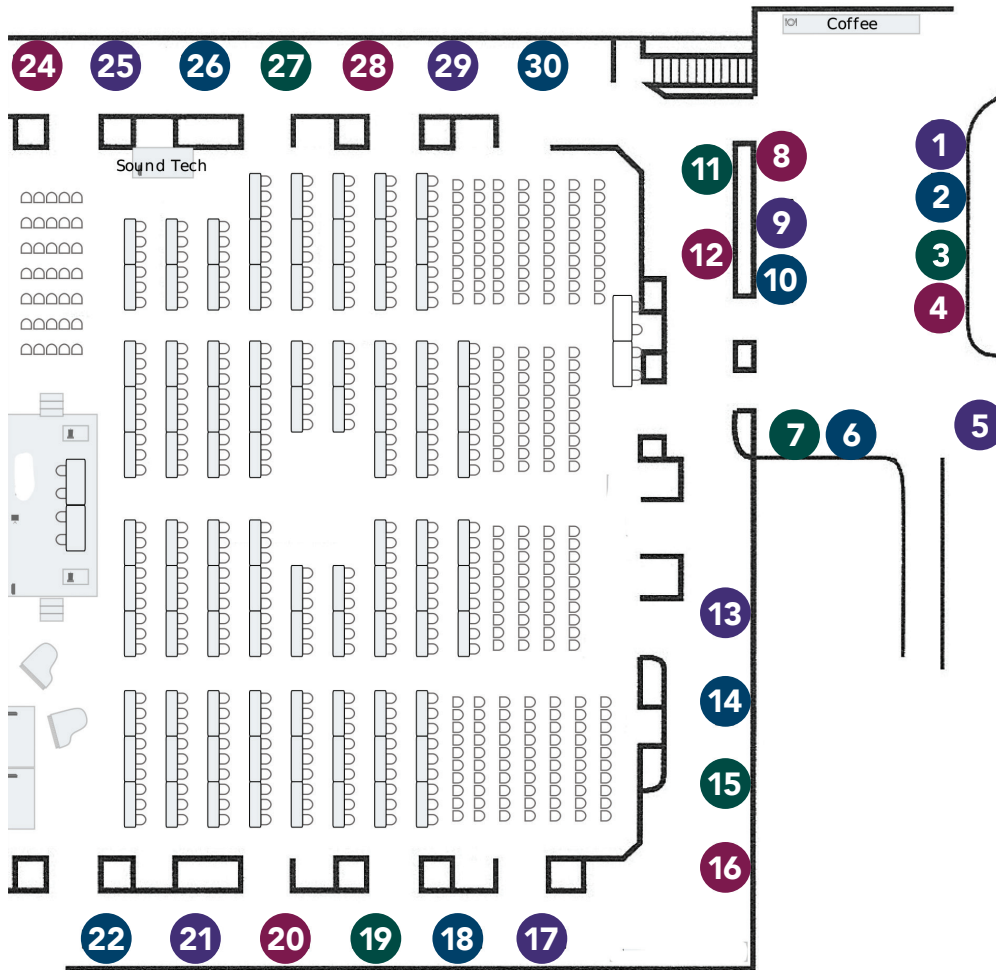

DISPLAY TABLES

- 1 ELCA AMMPARO Program
- 2 Lutheran Social Services of New York
- 3 The Wartburg
- 4 ELCA Youth Gathering
- 5 C M ALMY
- 6 Koinonia
- 7 Pinecrest Lutheran Leadership Ministries
- 8 Camp Ma-He-Tu
- 9 Seafarers International House
- 10 MNYS World Hunger Committee
- 11 Congregational Vitality Table
- 12 Child Youth & Family Ministry Network, *advocating for ministries for those in the first third of life*
- 13 Multicultural Committee
- 14 Tanzania Companionship Committee
- 15 Environmental Stewardship Committee
- 16 Mission Investment Fund of the ELCA
- 17 Portico Benefits, A Ministry of the ELCA
- 18 Lutheran Ministries in Higher Education
- 19 United Lutheran Seminary
- 20 Good shepherd / Bethlehem Arise
- 21 Metro New York WELCA
- 22 THRIVENT
- 23 TBC
- 24 The Lutheran Care Network
- 25 Lutheran Services New York Alliance
- 26 Concordia College NY
- 27 Martin Luther School
- 28 Practical Resources for the Congregation
- 29 Diakonia Steering Committee
- 30 The Center for Evangelical Mission
- 31 Anti-Racism Strategic Enabler