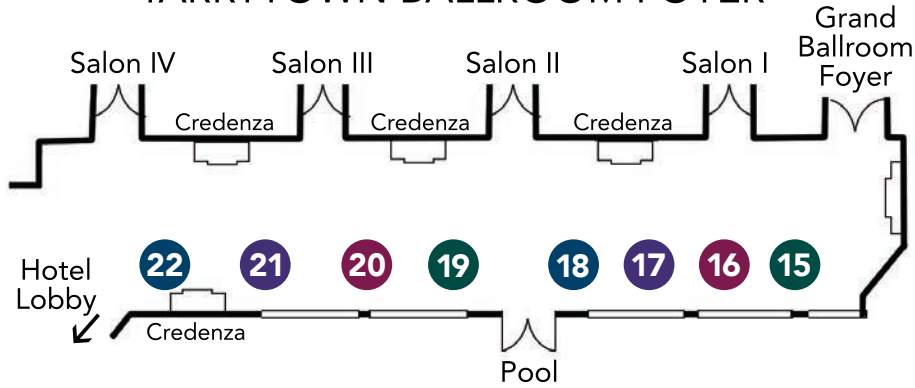

DISPLAY TABLES

TARRYTOWN BALLROOM FOYER

GRAND BALLROOM FOYER

- | | | |
|--|---|--|
| <p>1 MNYS Environmental Stewardship Committee</p> <p>2 MNYS CLAIMED Committee</p> <p>3 MNYS SENT Committee</p> <p>4 Seafarers International House</p> <p>5 MNYS GATHERED Committee</p> <p>6 MNYS World Hunger Committee</p> <p>7 MNYS Tanzania Companionship Committee</p> <p>8 MNYS ANTI-RACISM Committee</p> | <p>9 Camp Ma-He-Tu</p> <p>10 Wartburg</p> <p>11 MIF</p> <p>12 Portico Benefits</p> <p>13 Lutheran Social Services of New York</p> <p>14 WELCA</p> <p>15 Martin Luther School</p> <p>16 Pinecrest Lutheran Leadership Ministries</p> <p>17 United Lutheran Seminary</p> | <p>18 Lutheran Services New York Alliance</p> <p>19 The Lutheran Care Network</p> <p>20 Lutheran Counseling Center</p> <p>21 Practical Resources for Churches: Resource library for churches of all denominations (based on Long Island)</p> <p>22 C M Almy</p> |
|--|---|--|