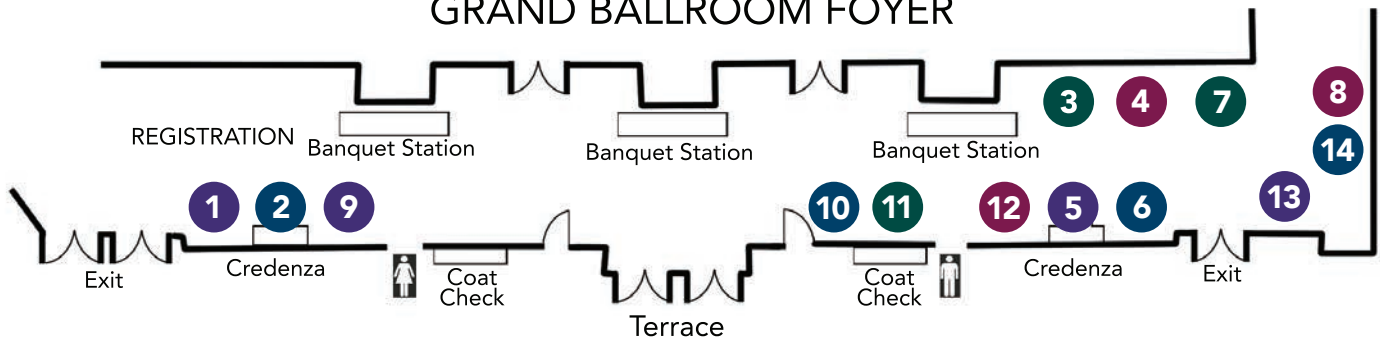

DISPLAY TABLES

TARRYTOWN BALLROOM FOYER

GRAND BALLROOM FOYER

- | | | |
|--|---|--|
| <p>1 MNYS Environmental Stewardship Committee</p> <p>2 MNYS CLAIMED Committee</p> <p>3 MNYS SENT Committee</p> <p>4 Seafarers International House</p> <p>5 MNYS GATHERED Committee</p> <p>6 MNYS World Hunger Committee</p> <p>7 MNYS Tanzania Companionship Committee</p> <p>8 MNYS ANTI-RACISM Committee</p> | <p>9 Camp Ma-He-Tu</p> <p>10 Wartburg</p> <p>11 MIF</p> <p>12 Portico Benefits</p> <p>13 Lutheran Social Services of New York</p> <p>14 WELCA</p> <p>15 Martin Luther School</p> <p>16 Pinecrest Lutheran Leadership Ministries</p> <p>17 United Lutheran Seminary</p> | <p>18 Lutheran Services New York Alliance</p> <p>19 The Lutheran Care Network</p> <p>20 Lutheran Counseling Center</p> <p>21 Practical Resources for Churches: Resource library for churches of all denominations (based on Long Island)</p> <p>22 C M Almy</p> |
|--|---|--|